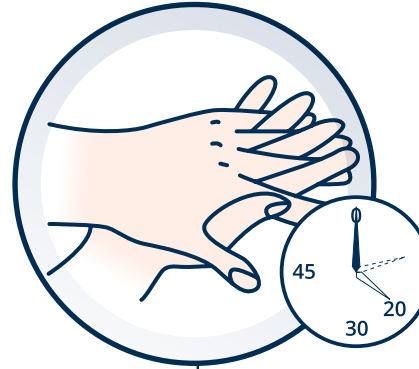

# HOW TO USE AN ALCOHOL HAND SANITIZER

**APPLY ENOUGH**  
SANITIZER TO OPEN PALM.

**RUB HANDS TOGETHER,**  
**PALM TO PALM.**

**RUB IN BETWEEN**  
AND AROUND **FINGERS.**

**RUB BACK OF EACH HAND**  
WITH PALM OF OTHER HAND.